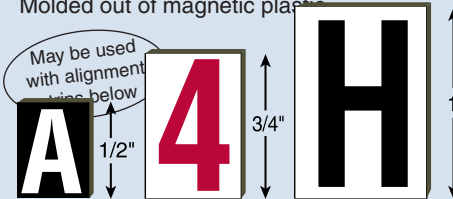

3 Gothic Style Plaque

(.070" thick, 1.78mm) UPPER CASE Imprinted on magnetized plastic base. Will butt squarely when placed next to each other.

1 Helvetica Molded		2 Medium Extended Molded		3 Gothic Plaque								
UPPER/LOWER CASE LETTERS, NUMBERS & FRACTIONS		UPPER CASE LETTERS, NUMBERS, FRACTIONS, PUNCTUATION MARKS & SIGNS		(HELVETICA, add 25% to prices below) UPPER CASE LETTERS, NUMBERS, FRACTIONS, PUNCTUATION MARKS & SIGNS								
STD COLOR: Dark Brown OTHER COLORS: Black, Red, Blue, Green, Gold (+20%)		SPECIFY COLOR: White, Red, Green, Yellow, Gray, Brown		SPECIFY COLOR: Black or Red on White, or White on Black								
Fonts of 165 Letters	Fonts of 90 Numbers & Punc.	Block of 5 Identical Letters/Numbers	Fonts of 108 Letters/Numbers	Fonts of 42 Punc. Marks	Fonts of 30 Signs	Block of 5 Identical Letters/Numbers	Size	Fonts of 165 Letters/Numbers or Mixed Code Letters	Fonts of 35 Punc. Marks	Fonts of 25 Signs	Block of 5 Identical Letters/Numbers	
-	-	-	245041 / 245043	245047	245049	245045		1/2"	247040 / 247042	247046	247048	247044
			$ 32.00	$ 8.50	$ 8.50	$ 2.00		$ 47.50	$ 8.00	$ 7.00	$ 2.00	
-	-	-	245061 / 245063	245067	245069	245065	3/4"	247060 / 247062	247066	247068	247064	
			$ 36.00	$ 10.00	$ 10.00	$ 2.20		$ 49.50	$ 10.00	$ 9.00	$ 2.75	
243081	243083	243085	245081 / 245083	245087	245089	245085	1"	247080 / 247082	247086	247088	247084	
$ 262.95	$ 143.45	$ 9.20	$ 48.00	$ 12.00	$ 12.00	$ 3.00		$ 69.50	$ 10.75	$ 10.75	$ 3.00	
243121	243123	243125	245121 / 245123	245127	245129	245125	1 1/2"	247100 / 247102	247126	247128	247124	
$ 308.35	$ 168.20	$ 10.75	$ 68.00	$ 16.00	$ 16.00	$ 3.90		$ 99.50	$ 14.95	$ 14.95	$ 4.00	
243161	243163	243165	245161 / 245163	-	-	245165	2"	247120 / 247122	247166	247168	247164	
$ 390.75	$ 213.15	$ 13.65	$ 86.00	-	-	$ 4.70		$ 124.50	$ 18.50	$ 18.50	$ 4.75	
243241	243243	243245	-	-	-	-	3"	247140 / 247142	247246	247248	247244	
$ 443.55	$ 241.95	$ 15.45	-	-	-	-		$ 202.25	$ 26.25	$ 26.25	$ 8.75	
Letter Font: 10 ea- A E I O R S T 5 ea- B C D F G H J K L M N P Q U V W X Y Z			Letter Font: 9 E 6 ea- A H I L N O R S T 3 ea- B C D F G J K M P U V W Y 2 ea- Q X Z			Letter Font: 10 ea- A E I O R S T 5 ea- B C D F G H J K L M N P Q U V W X Y Z			Letter Font: 10 ea- A E I O R S T 5 ea- B C D F G H J K L M N P Q U V W X Y Z			
Number Font: 10 ea- 1 2 3 5 6 0 5 ea- 4 7 8 9			Number Font: 15 ea- 1 2 3 0 8 ea- 4 5 6 7 8 9			Number Font: 20 ea- 1 2 3 15 ea- 4 5 6 7 8 9 0			Number Font: 20 ea- 1 2 3 15 ea- 4 5 6 7 8 9 0			
Punc. Font: 5 ( ) 3 (-) 2 ( )			Punc. Font: 12 ea- (. ,) 6 ea- (& ? !)			Punc. Font: 10 ea (3/4" high)- 1/4 1/2 3/4			Punc. Font: 10 ea- (. ,) 5 ea- (& ? !)			
			Sign Font: 6 ea- ($ % + -)			Sign Font: 5 ea- ($ % + -)			Sign Font: 5 ea- ($ % + -)			
			Frac. Font: 10 ea (3/4" high)- 1/4 1/2 3/4			Frac. Font: 10 ea (3/4" high)- 1/4 1/2 3/4			Frac. Font: 10 ea (3/4" high)- 1/4 1/2 3/4			
			Cat. No. 245068.....$12.00			Cat. No. 245068.....$12.00			Cat. No. 245068.....$12.00			

TO ORDER FONTS SPECIFY CAT. NO. & COLOR

BLOCKS OF 5 SPECIFY CAT. NO., COLOR, UPPER OR lower case LETTERS

Letter Font: 10 ea- A E I O R S T 5 ea- B C D F G H J K L M N P Q U V W X Y Z
Number Font: 20 ea- 1 2 3 15 ea- 4 5 6 7 8 9 0
Punc. Font: 10 ea- (. ,) 5 ea- (& ? !)
Sign Font: 5 ea- ($ % + -)

MAGNETIC ALIGNMENT METHOD