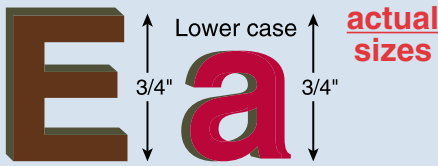

Magnetic LETTERS LETTRES Magnétiques

1 Helvetica Molded

(1/8" thick, 3.18mm) UPPER & Lower Case For headings, coding, teaching, etc. Permanently magnetized. Special sizes & styles on request.

2 Medium Extended Molded