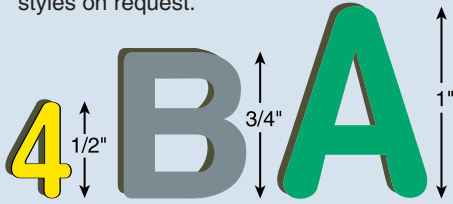

Magnetic LETTERS LETTRES Magnétiques

1 Helvetica Molded

(1/8" thick, 3.18mm) UPPER & Lower Case For headings, coding, teaching, etc. Permanently magnetized. Special sizes & styles on request.

2 Medium Extended Molded