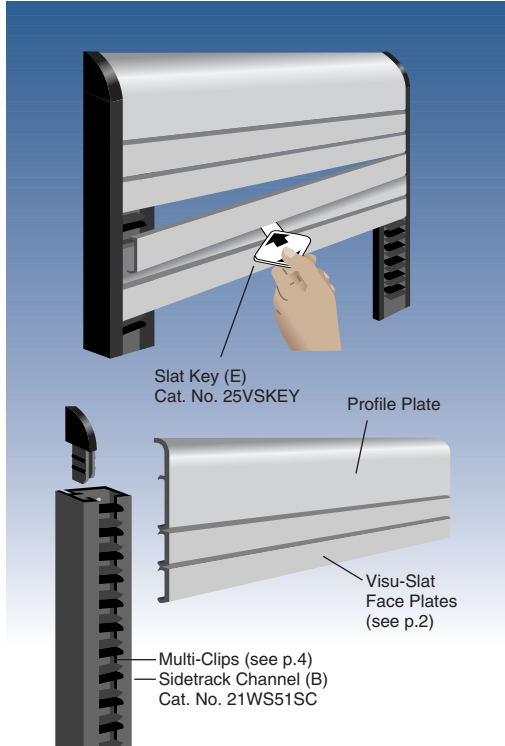

Visu-Slat System D: Vandal Proof Directories - Modular Interior Signage

VANDAL PROOF DIRECTORY SIGNS

Ready to install kits on pp.4-5. Specify Vandal proof & add 15% to prices on p.4.

Vandal Proof Directories

Visu-Slat Plates (p.2) are locked in place by a special matte black Sidetrack Channel making your sign vandal proof. A special key is needed to remove Face Plates. A Visu-Slat curved or square profile plate (see below) must be employed at top and bottom of each group of signs to secure the plates.

Custom Directories Design your own with:

- •Face plates (see p.2)
- •Elements **A** thru **E** below

Directory Kits Choose from table on p.4:

- •A style that best suits your needs (p.4)
- •Proper size in table for names needed

LETTERING to your specifications, extra at $.75 / character installed. Min. 10$.

COLORS:

Silver	Other colors on request
Gold	
Bronze	
Black	

DISCOUNTS/RABAI/S

$300 to 599	-5%
$600 to 999	-10%
$1000 & over	-15%

Color: Prices in table are for Silver Face Plates. Add 20% to prices for Bronze, Gold or Black Face Plates.

Special Colors Visu-Slat Signs are available to match your decor. Prices are approx. 50% higher.

Special Lettering styles available. Ask for quotations.