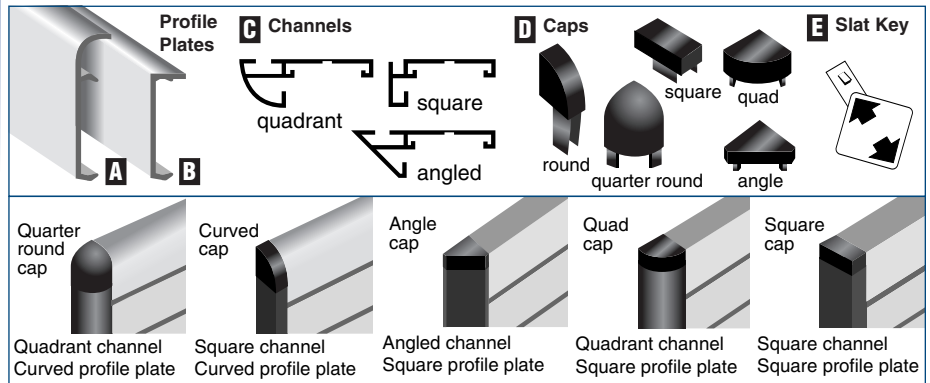

Options for combining Profile Plates, Side Track Channels and Side Track Caps.

Visu Slat Vandal Proof Directory Components

PRICE EA. IN LENGTHS OF:	6"	1'0"	1'6"	2'0"	2'6"	3'0"	3'6"	4'0"
A Curved Profile Plates SPECIFY: *#2052VC *Size								
Middle 33 1/8"	Silver $28.70 Bronze, Gold, Black $31.90	$37.40 $43.90	$46.20 $56.00	$55.00 $68.00	$70.70 $86.90	$79.55 $99.00	$88.30 $111.10	$97.10 $130.90
Little 23 3/8"	Silver $23.30 Bronze, Gold, Black $26.75	$30.65 $37.65	$38.10 $48.55	$45.50 $59.40	$57.75 $75.15	$65.20 $86.10	$72.60 $96.95	$80.00 $107.80
Mini 13 1/8"	Silver $16.05 Bronze, Gold, Black $19.05	$20.20 $26.25	$24.45 $33.45	$28.60 $40.60	$35.60 $50.60	$39.80 $57.75	$43.90 $65.05	$48.15 $72.20
B Square Profile Plates SPECIFY: *#2052VS *Size								
Super 63 3/8"	Silver $61.05 Bronze, Gold, Black $70.30	$78.95 $97.50	$96.80 $124.30	$114.40 $151.80	$151.80 $198.00	$169.40 $225.50	$187.00 $251.90	$204.60 $279.40
Big 33 1/8"	Silver $33.35 Bronze, Gold, Black $38.25	$42.80 $52.60	$52.25 $66.95	$61.85 $81.30	$80.85 $105.40	$90.50 $119.90	$100.10 $134.20	$109.45 $148.50
Little 19 1/8"	Silver $19.70 Bronze, Gold, Black $26.90	$25.30 $33.35	$30.80 $37.65	$37.30 $45.50	$46.75 $58.20	$52.40 $66.15	$57.90 $74.00	$63.50 $81.90
Mini 13 1/8"	Silver $14.10 Bronze, Gold, Black $16.70	$18.05 $23.20	$22.00 $29.60	$26.00 $36.15	$32.75 $45.45	$36.70 $52.00	$40.60 $58.45	$44.55 $65.00

C Side Track Channel

Square, Quadrant or Angled .....$17.15 /ft

D Side Track Caps

25VSSC Square .....$3.50 /2

Round, Quad, Quarter Round, Angle

25VSC .....$4.75 /2

E Slat Key

25VSKEY $3.00

Multi-Clips

21S5C .....$13.75 /ft

Channel Kit 2 Side Track Channels(C), 4 Side Track Caps(D), 2 Multi-clips, 1 Slat Key(E)

25VSCK .....$77.55 /ft for 2 sides

For Face Plates see p.2