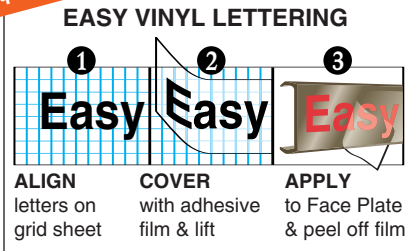

Visu Slat Lettering

We recommend Vinyl Die-Cut Lettering (see page 16) Do it yourself or Visual Planning will do it for you, pricing per character on request. Black lettering is recommended for Silver Face Plates and White lettering for Dark Bronze Face Plates.

Company logos on request.

Vinyl Die Cut Lettering information & pricing, see page 16.
Silk-screening - Engraving - Transfer Lettering on request.

Suggested Letter Size

READING DISTANCE		CAPITAL HEIGHT	
Metres	Ft	MM	Inches
1m	3ft	6mm	1/4"
2m	6ft	9mm	3/8"
3.5m	11ft	16mm	5/8"
7m	22ft	25mm	1"
13m	42ft	38mm	1 1/2"
20m	65ft	50mm	2"
35m	113ft	75mm	3"
55m	178ft	100mm	4"

Relative Lettering to Face Plate Sizes

Guideline for text in Helvetica Medium. Lettering size will be dictated by relative sign functions - for general guidance only.

Face Plate	One Line	Two Lines
Mini - 5/8" Face	1/4"	
Little - 1 1/2" Face	1/2"	3/8"
Middle - 2 1/4" Face	3/4"	1/2"
Big - 3 1/8" Face	1"	5/8"
King - 4 3/4" Face	1 1/2"	3/4"
Super - 6 1/4" Face	2" or 3"	1"

Visu-Slat Plates (p.2) are locked in place by a special matte black Sidetrack Channel making your sign vandal proof. A special key is needed to remove Face Plates. A Visu-Slat curved or square profile plate (see below) must be employed at top and bottom of each group of signs to secure the plates.