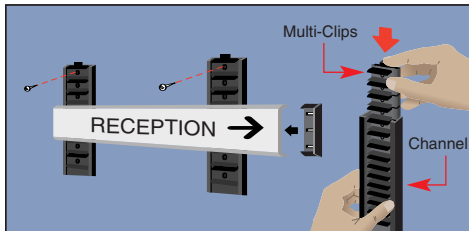

Visu-Slat System C: Directory Board Slats - Modular Interior Signage

Directory Signs

May consist of a single column of slats or several columns and different sizes put together. See next page.

ASSEMBLY: Custom Directories

- Slide the Visu-Slat multi-clips into their channels
- Then fix them to the door or wall, screwing at the extreme top and bottom with intermediate screws not exceeding 20" centers.

VANDAL PROOF DIRECTORY SIGNS

Ready to install kits below. Specify Vandal proof & add 15% to prices. Description p.6.

Visu Slat Directories

Directories are formed by fixing a track of Visu-Slat Multi-Clips to the wall and then clipping Visu-Slat Face Plates to them. The clips should be situated no more than 30" apart and about 2" in from the edges of the Face Plates.