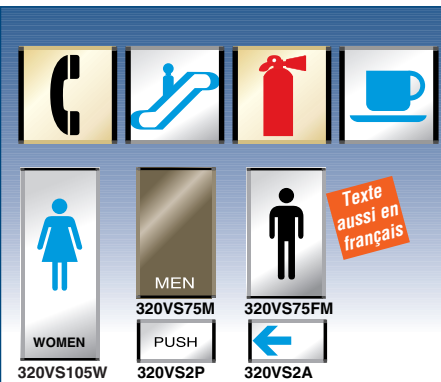

TO ORDER SPECIFY:

•Series #2052E
•Size

Lettering, end caps & accessories optional extras

Visu-Slat System A: Single Slats - Modular Interior Signage

Wall/Door Signs

These signs consist of one Visu-Slat Face Plate. Several sizes of ready to install Wall/ Door signs are listed on the table below.

CUSTOM SIZES

For lengths other than those listed, you may assemble your own elements. For each Wall/Door sign you need:
1 - A face plate (see p.2)
2 - Pair of end caps (see at right)

Pictograms (Choices in Catalog 4601PL4)