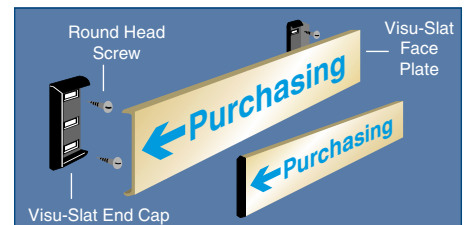

CUSTOM SIZES

For lengths other than those listed, you may assemble your own elements. For each Wall/Door sign you need:
1 - A face plate (see p.2)
2 - Pair of end caps (see at right)

Pictograms (Choices in Catalog 4601PL4)

With 1 Face Plate with choice of 1 pictogram installed, & 1 pair of end caps.

Cat. No.	Size	Silver	Gold
320VS4	4 3/4" x 4 3/4"	\$19.10	\$24.60
320VS6	6 1/4" x 6 1/4"	\$26.05	\$32.10

TO ORDER •Cat. No. •Pictogram No. (p.64)

INSTALLATION: Wall/Door Signs

- 1- Mark overall length of the Visu-Slat Face Plate on your mounting surface.
 - 2- Screw Visu-Slat End Cap in position at both ends using round head screws in outside slots.
 - 3- Face Plate can be positioned to snap on caps.
- NOTE:** When interchanging single Visu-Slats, a quick twist of a screwdriver under the Visu-Slat Plate will release it.