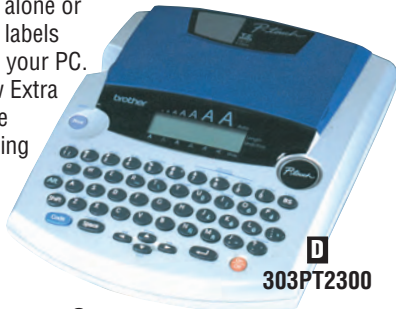

Labeling Machines

Machines pour étiquetage

A
303PT1180

Up to **2** lines on 1/4", 3/8" or 1/2" 'TZ' tape

B 303PT1750

C
303PT1900

Up to **4** lines (2 on PT1750) on 1/4", 3/8", 1/2", 3/4" 'TZ' tape

- Use alone or print labels from your PC.
- New Extra Large Printing

D
303PT2300

Up to **6** lines on 1/4", 3/8", 1/2", 3/4", 1" 'TZ' tape

E
303PT2600

Up to **7** lines on 1/4", 3/8", 1/2", 3/4", 1" 'TZ' tape

Versatile and Affordable
Electronic labeling systems provide the performance and quality you need.