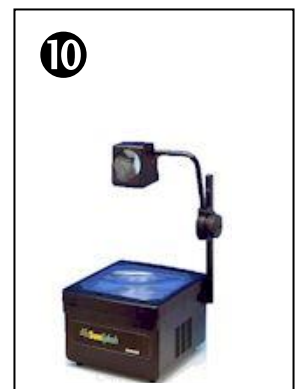

1. **6) #VPSP2233 Dukane OH Projector**, 2000 Lumens,Base: Steel, Closed Head, Single/2 element lens, Lamp,Lamp changer, 13"x15" x 30" high. Uses EYB bulb, Focal length: 14.0" ,5 year Warranty, **$389.95**
2. **7) #VPSP2223A Dukane OH Projector**, 2200 Lumens,Metal Base, Open Head, singlet lens, Uses EYB bulb. 5 year Warranty. **$299.95**
3. **8) #VPSP3128 Dukane OH projector**, 3000/2400 Lumens, 1 Element lens, Closed Head, POLY Base, 13"x15"x30" h. Uses ENX bulb.5 year Warranty. **$399.95**
4. **9) VPSF4010 Dukane portable OH Projector**, 4000/3200 Lumens, ABS Base, Triplet lens, Open Head, Hi-Low switch, 5 year Warranty, Uses FXL bulb. **$799.95**
5. **10) #VPSP2128 Dukane OH projector**, 2000 Lumens, Singlet lens, ABS Base, Closed Head, Uses EYB bulb. 5 year Warranty **$319.95**