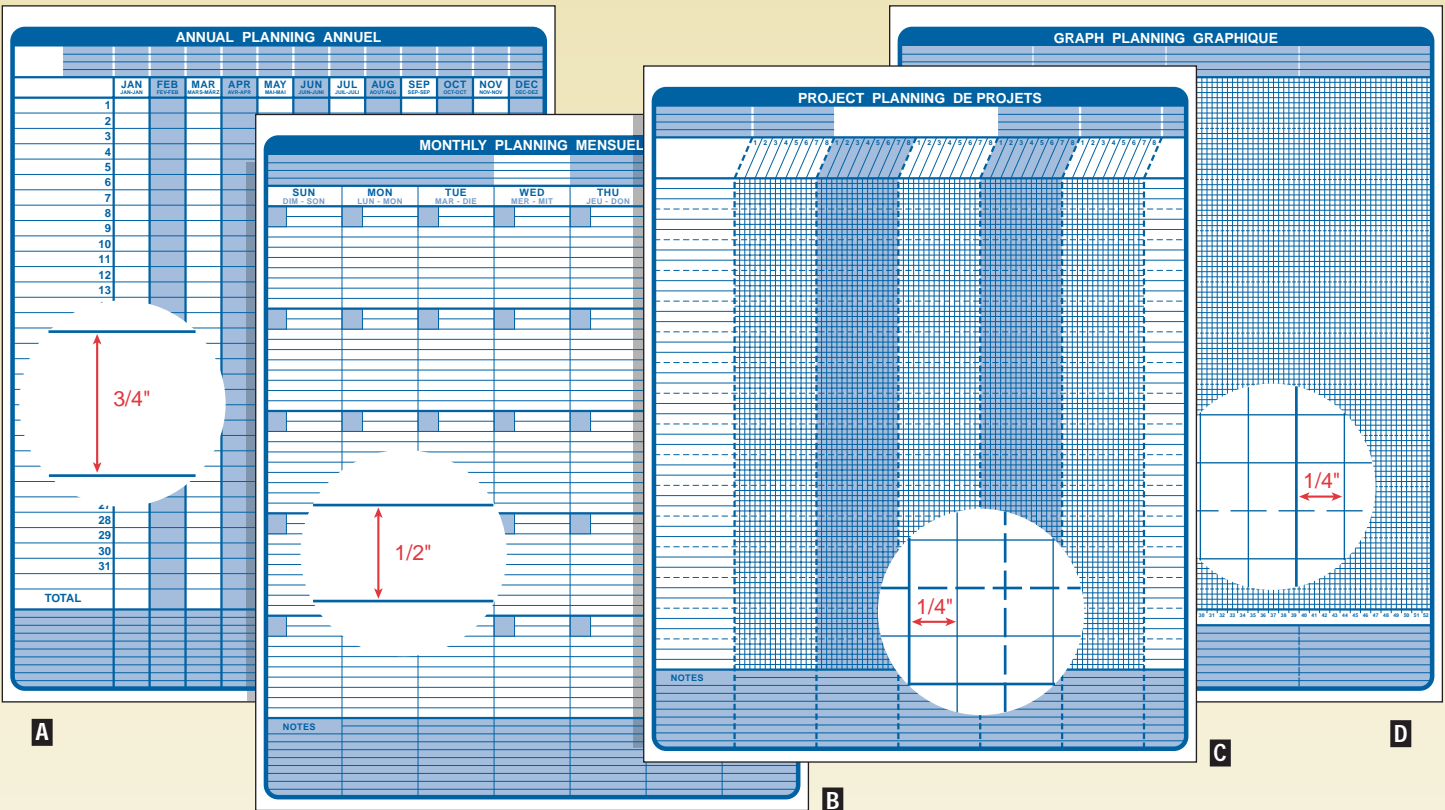

Always® Planners feature our Triple Erasability System: They are Dry, Wet, & Cleaner Erasable. (See page 38 for details)

Erasable Easel Planners - 27" x 34"
All Ways® erasable (**flexible /rigid**), or plain paper

A Annual Planner
See full year at a glance, month by month. 31 days down and 12 months across.
Cat. No. 924572

B Monthly Planner
(2 months - 1 month each side) Trilingual
For daily work flow. 10 projects or entries daily for 5 weeks.
Cat. No. 924575

C Time Planner
8 Hour Shifts
Plan by the hour, day or month by listing up to 48 programs, schedules, deadlines, etc. A versatile planner.
Cat. No. 924573

D Graphic Planner
Easily draw or graph your own charts to compare all kinds of business and scientific data.
Cat. No. 924571

Pricing with **A B C** and **D**
4 PAPER PLANNER PAD
20 sheets heavy printed paper.
Add P to Cat. No.\$39.95/pad
5 ALL WAYS® FLEXIBLE PLANNER
erasable, reusable.
Add DL to Cat. No. \$24.75/ea.-\$42.00/2
6 ALL WAYS® RIGID PLANNER
erasable, reusable, hangable, magnetic, single-sided.
Add DHUUM to Cat. No.\$59.95